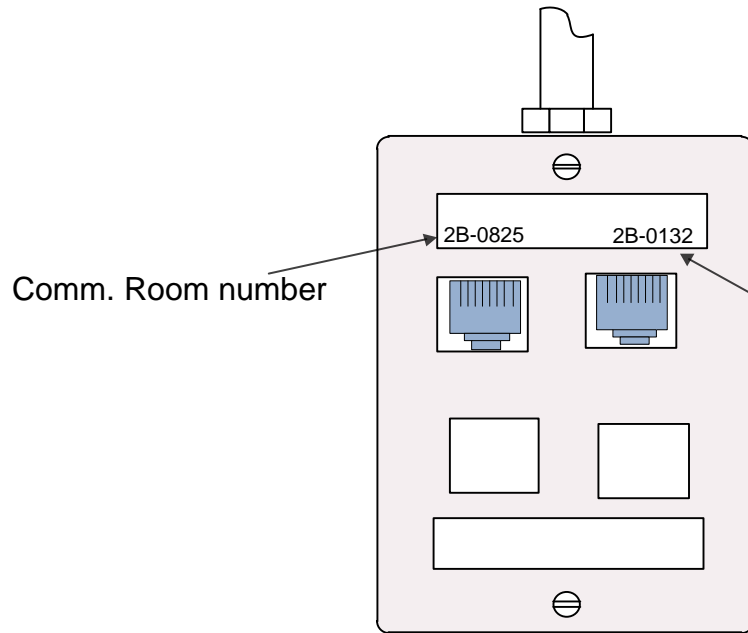

**NEW BUILDING
FACEPLATE:**

 Horizontal Cable Service

Horizontal Cable number – PPCC
Where:

PP is the patch panel number in room (start at 01)
CC is the cable number (01 to 48)

Jacks can be placed anywhere on the faceplate as long as the corresponding colour matches the type of service it is representing

REVISION:		
1	Jul 19, 2018	MD
2		
3		
4		
5		

PROJECT NAME: UIT – Infrastructure Planning Standards
DRAWING NAME: Faceplates

DRAWN BY: TW
APPROVED BY: MD
DATE: July 26, 2018
SCALE: NTS

PROJECT #:
ISSUE #: 1
DRAWING #: UIT-ICT-11